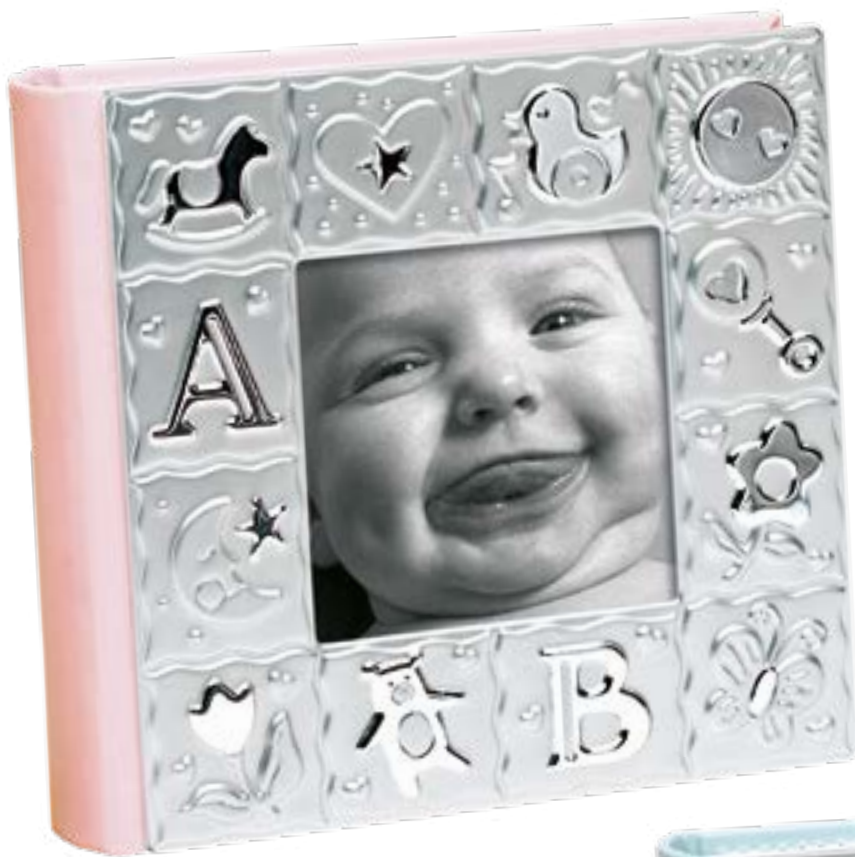

281ALB(C)

281ALB | Album in similpelle con cornice in metallo due toni / Album in pu with two tones metal frame
(C) Rosa / Pink - (F) Celeste / Light blue - 100 photos 10x15 w. memo